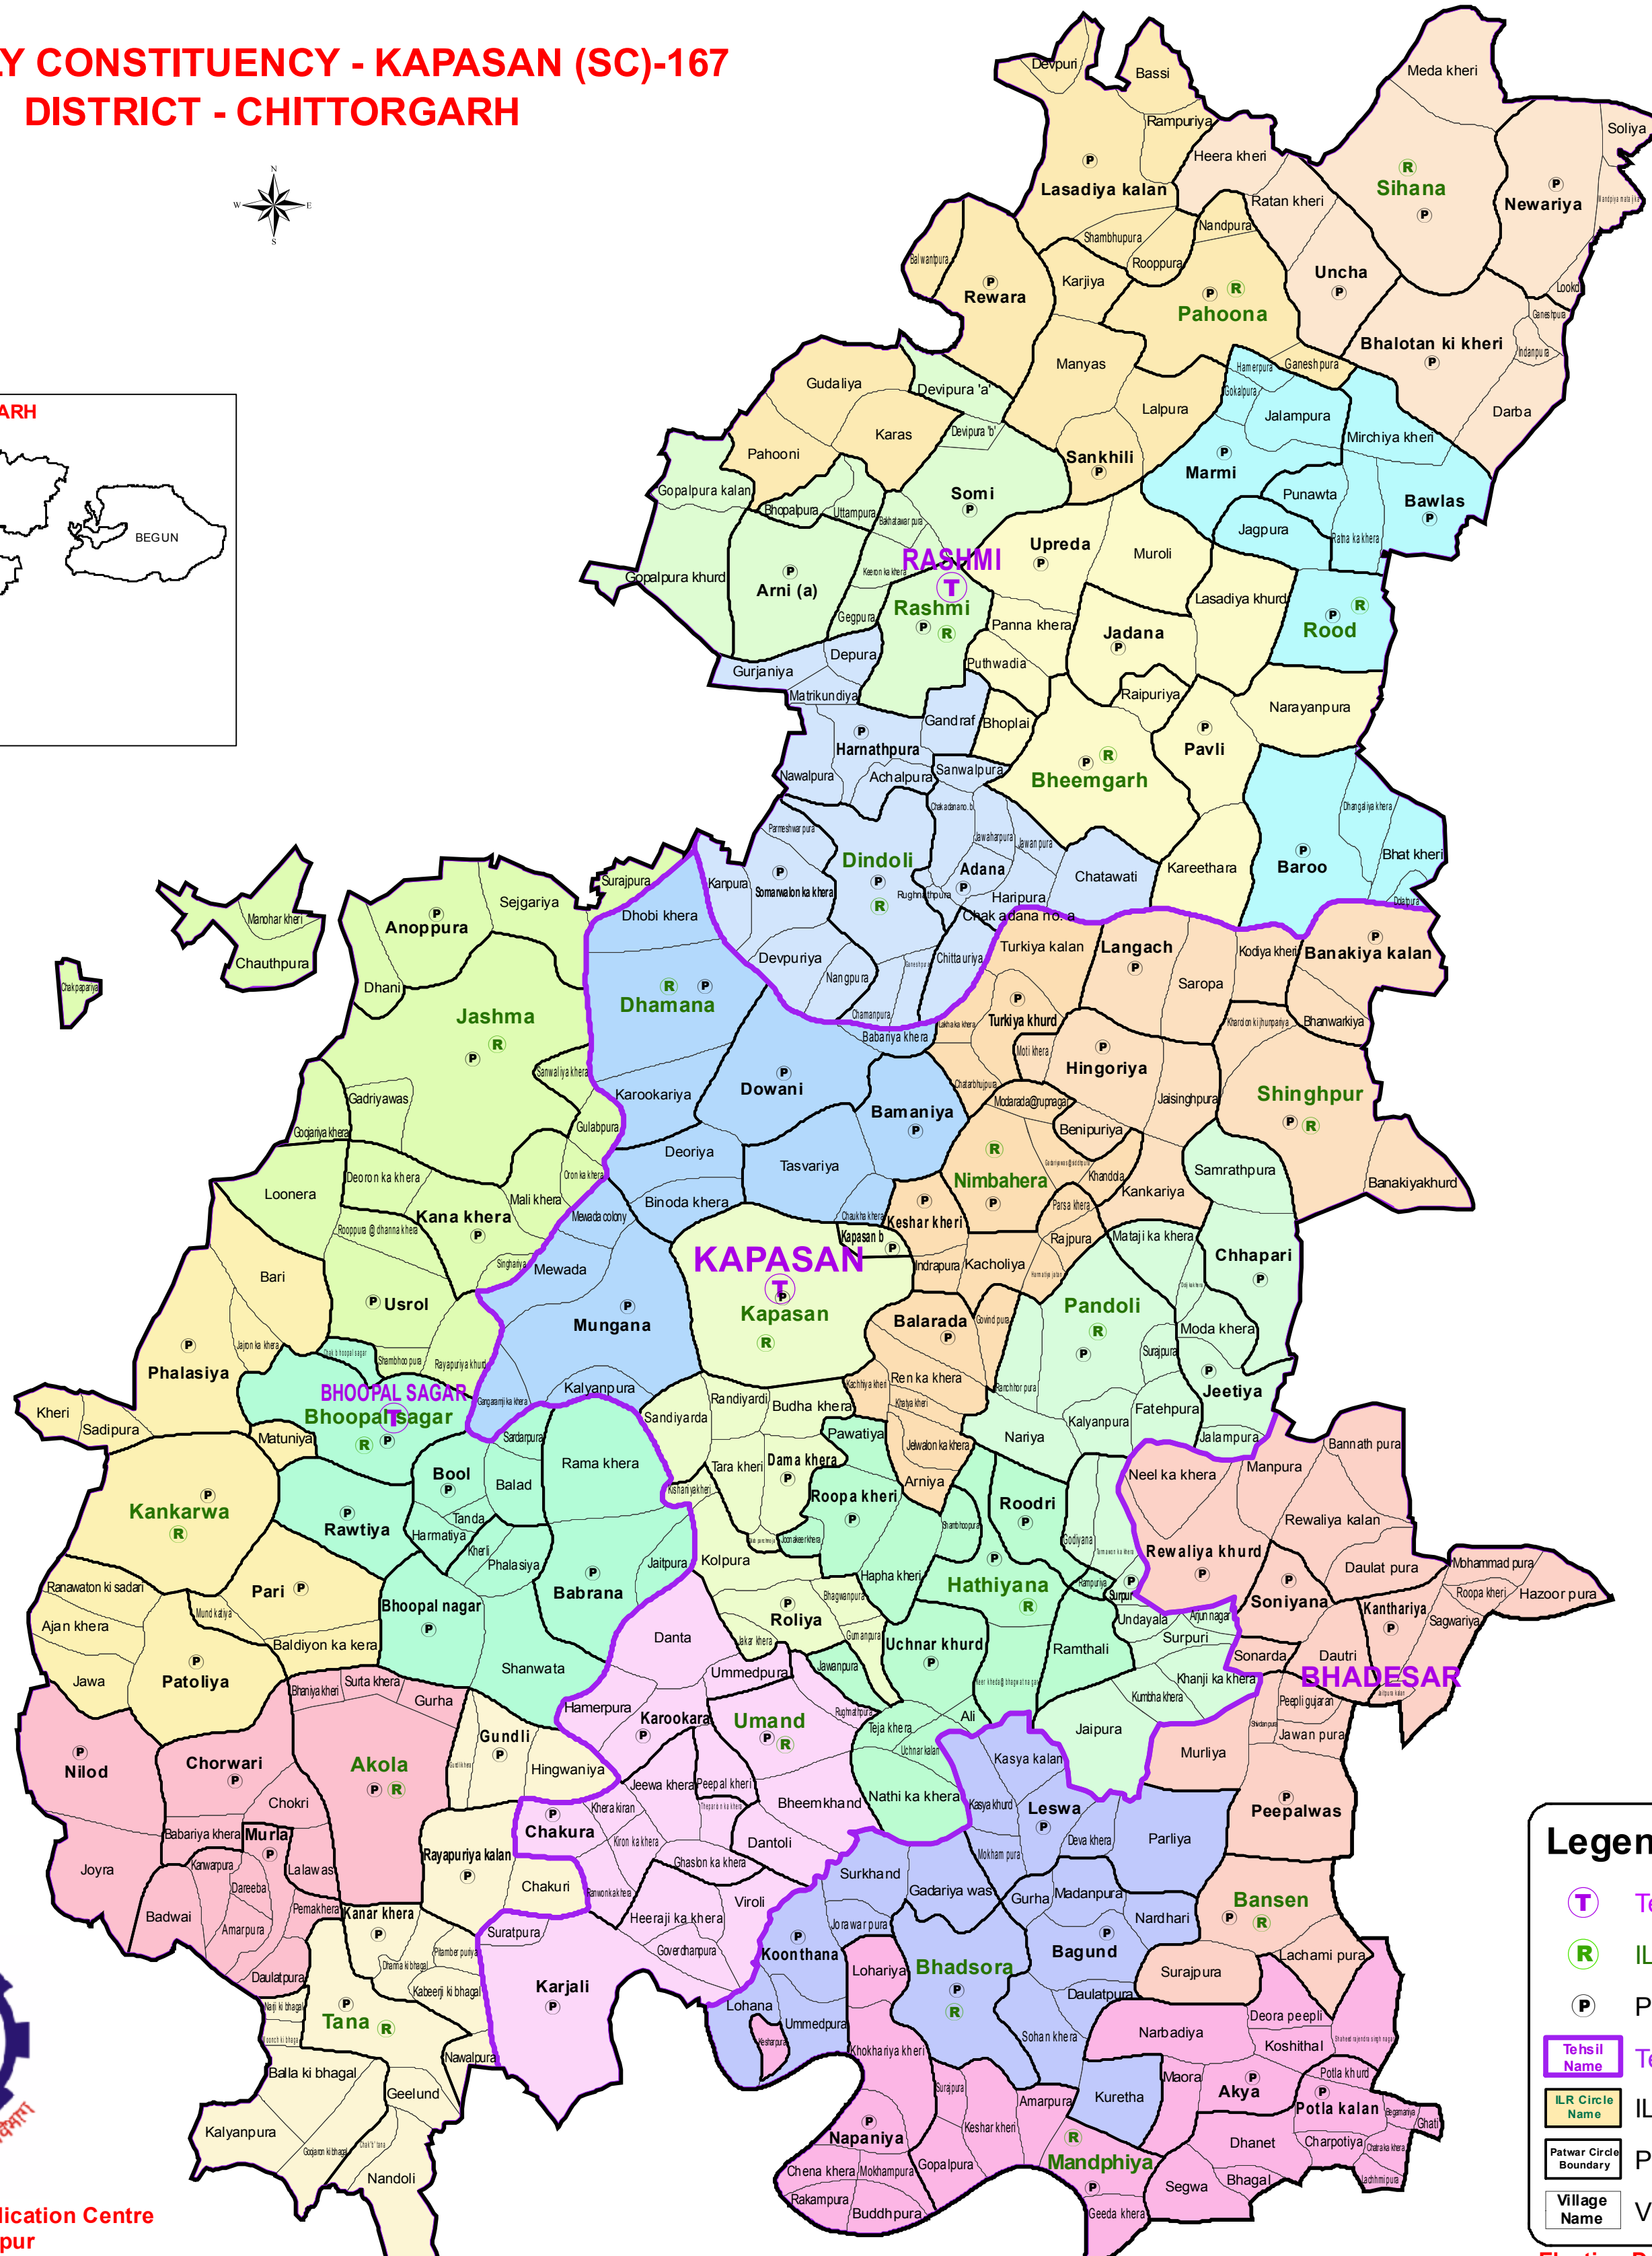

ASSEMBLY CONSTITUENCY - KAPASAN (SC)-167 DISTRICT - CHITTORGARH

Legend

- T Tehsil Headquarter
- R ILR Headquarter
- P Patwar Circle Headquarter
- Tehsil Name Tehsil Boundary
- ILR Circle Name ILR Circle Boundary
- Patwar Circle Boundary Patwar Circle Boundary
- Village Name Village Boundary

State Remote Sensing Application Centre
DST, GoR, Jodhpur

Election Department, Rajasthan