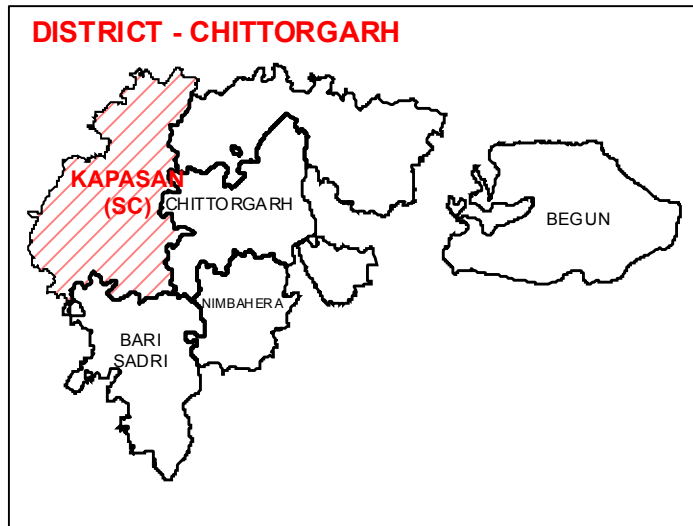

ASSEMBLY CONSTITUENCY - KAPASAN (SC)-167 DISTRICT - CHITTORGARH

Legend

- T Tehsil Headquarter
- R ILR Headquarter
- P Patwar Circle Headquarter
- Tehsil Name Tehsil Boundary
- ILR Circle Name ILR Circle Boundary
- Patwar Circle Boundary Patwar Circle Boundary
- Village Name Village Boundary

State Remote Sensing Application Centre
DST, GoR, Jodhpur

Election Department, Rajasthan